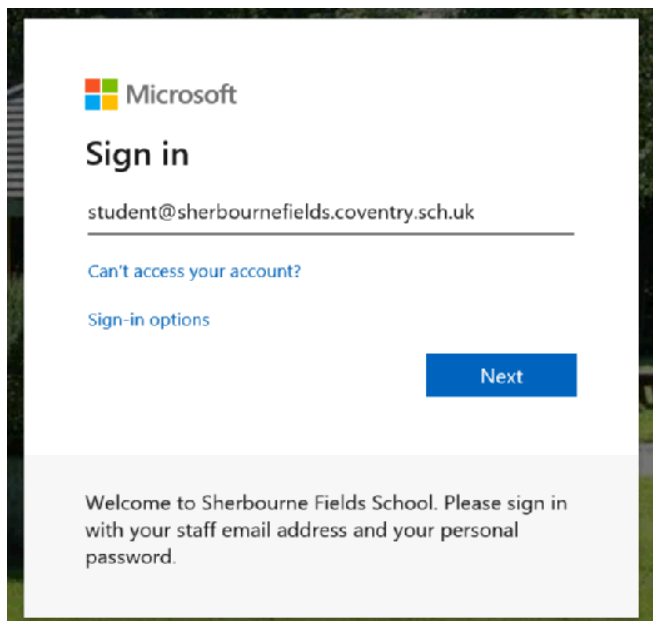

Accessing work from home

We will be using a secure portal to make work available to students and families from homes. It is housed in Office365 and will need a username and password to access the portal.

To access the Sherbourne Portal, please head to our website: www.sherbournefields.co.uk

From there, there is a link directly to the portal on the top menu

It will then ask you to log in to the portal.

Use the username: student@sherbournefields.coventry.sch.uk

The password is **sf**

Click Yes on the "Stay Signed In" window, if required, so it won't ask you to keep logging in all the time

Once logged in to the portal, you will be able to access the documents and information you require.